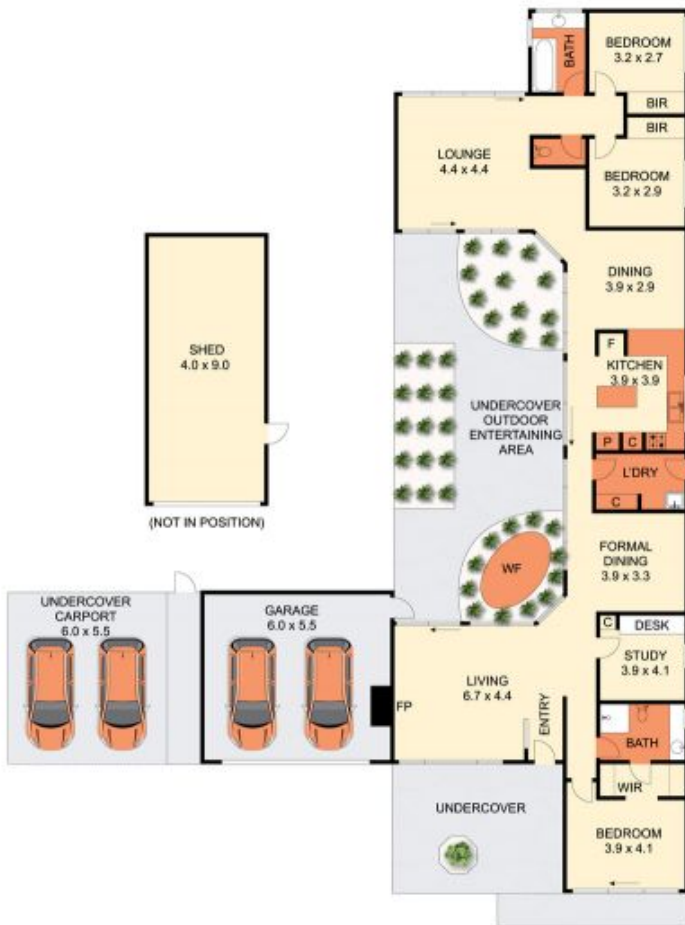

The classic U Shape design embraces the north facing courtyard/alfresco with stunning ferns and established gardens. There's 2 living zones, ultra-cool kitchen, meals area and formal dining space. 4 bedrooms with master & ensuite, study/4 th bedroom and lounge/sitting room with

THE ABOVE PLAN IS AN ARTIST'S IMPRESSION ONLY. IT INCLUDES ELEMENTS THAT ARE FOR DISPLAY PURPOSES ONLY AND MAY NOT BE TO SCALE. LANDSCAPING SHOWN IS INDICATIVE ONLY. DIMENSIONS ARE APPROXIMATE.