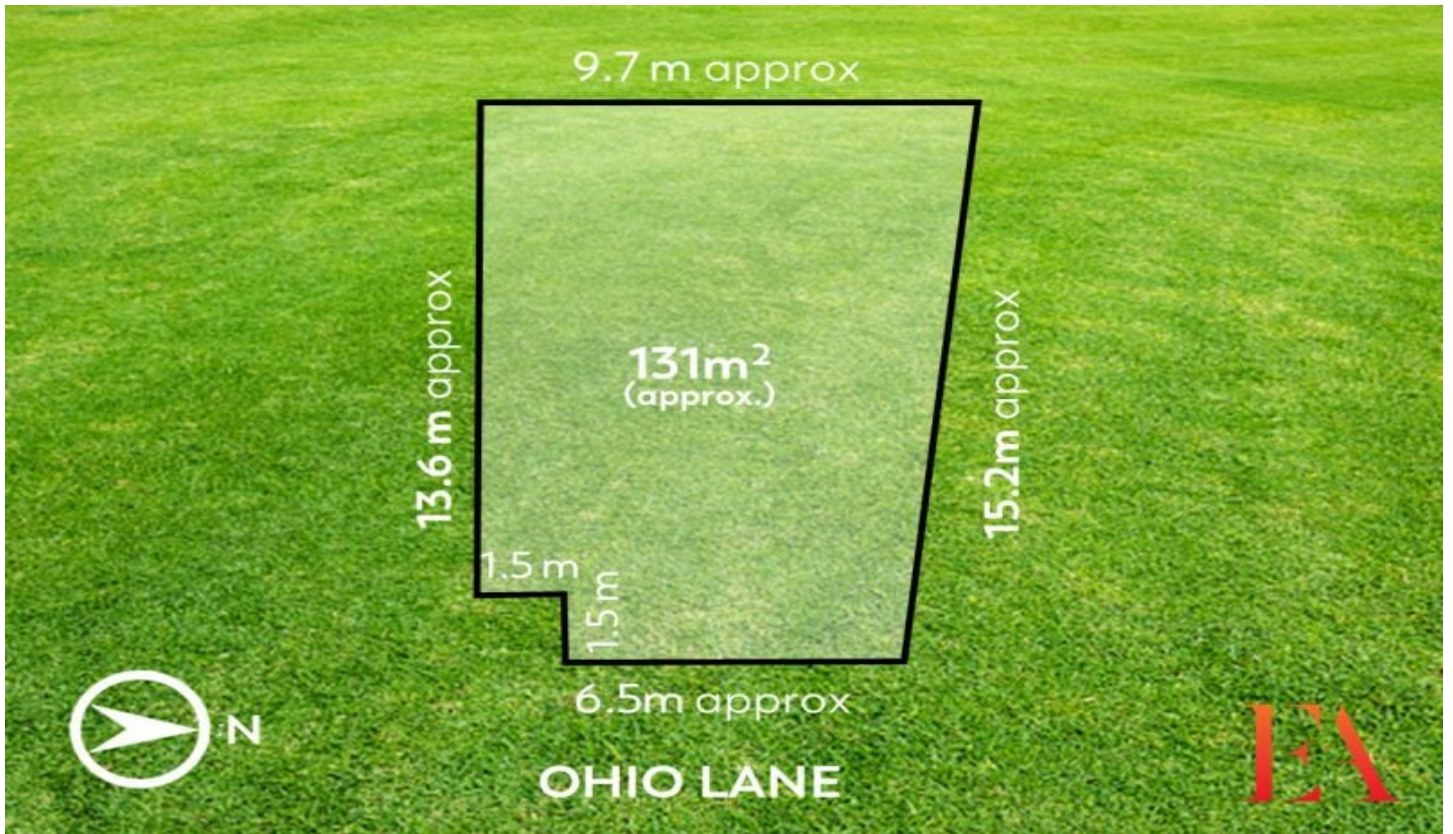

EASTWOOD ANDREWS

SARABJEET SINGH
M: 0416 431 578
Eastwood Andrews Estate Agents

5 OHIO Lane Corio VIC

Located only a walking distance from Corio Village Shopping Centre, medical facilities, parks, public transport & Local Schools, Easy-care living awaits with this rare offering in the heart of Corio.

This 131 sqm block is ready for you to Put your plans into action and start building.
Don't Wait , seize this opportunity today.

*All information about the property has been provided to Eastwood Andrews by third parties. Eastwood Andrews has not verified the information and does not warrant its accuracy or completeness. Parties should make and rely on their own enquiries in relation to this property.

Land Size : 131 sqm
View : <https://www.eastwoodandrews.com.au/sale/vic/geelong-district/corio/residential/land/7466258>